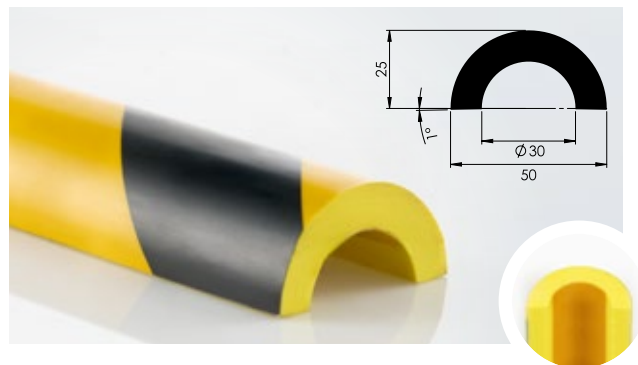

Type	Packaging unit m	Item code
WP C 50x25 mm	6	3044629
m³/ = 0,01 1030 * 130 * 80 mm