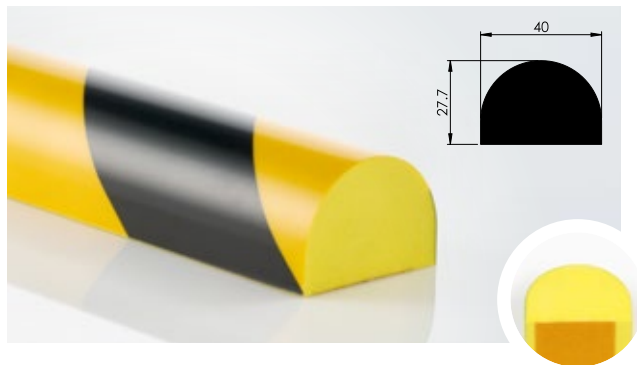

Type	Packaging unit m	Item code
WP P 40 x 28 mm	6	3044727
m³/☐ = 0,01 ☐ 1030 * 130 * 80 mm