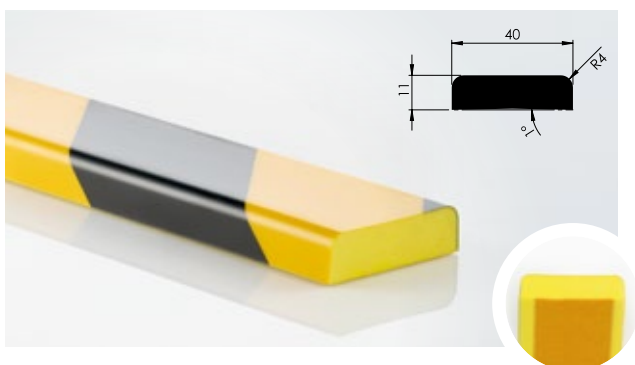

Type	Packaging unit m	Item code
WP P 40x11 mm	12	3044631
m³/ = 0,01 1030 * 130 * 80 mm