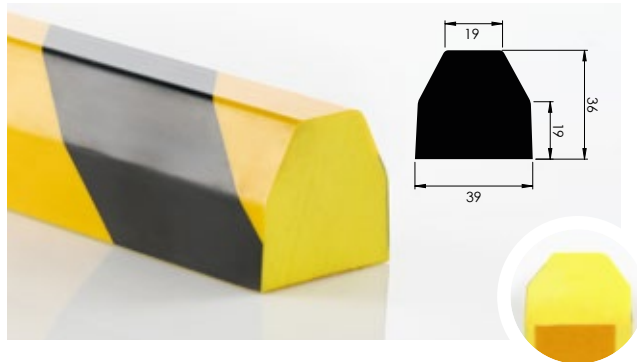

Type	Packaging unit m	Item code
WP Ud 39 x 36 mm	6	3051532
m³/☐ = 0,01 ☐ 1030 * 130 * 80 mm		

Type	Packaging unit m	Item code
WP Uv 39 x 36 mm	6	3051531
m³/☐ = 0,01 ☐ 1030 * 130 * 80 mm		

Type	Packaging unit m	Item code
WP U 27 x 30 mm	6	3044730
m³/☐ = 0,01 ☐ 1030 * 130 * 80 mm		

Type	Packaging unit m	Item code
WP P 40 x 28 mm	6	3044727
m³/☐ = 0,01 ☐ 1030 * 130 * 80 mm		

Type	Packaging unit m	Item code
WP O 40 x 40 mm	6	3051530
m³/☐ = 0,01 ☐ 1030 * 130 * 80 mm		

On special request, the NOMA®PROTECT WARNING PROFILES can also be printed with customised colour patterns. Please feel free to contact us without obligation.