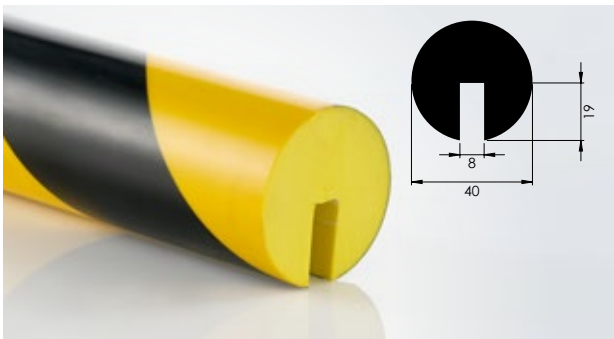

Type	Packaging unit m	Item code
WP O 40 x 40 mm	6	3051530
m³/☐ = 0,01 ☐ 1030 * 130 * 80 mm