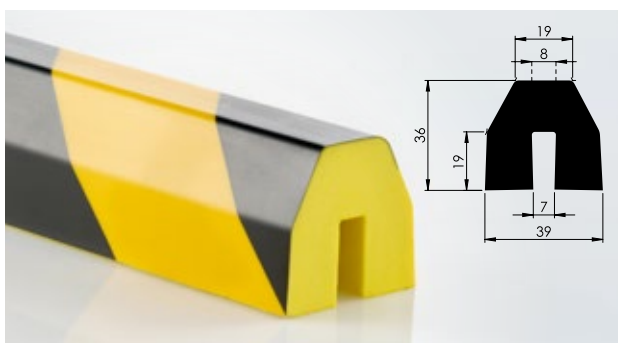

Type	Packaging unit m	Item code
WP U 39x36 mm	6	3044728
m³/ = 0,01 1030 * 130 * 80 mm