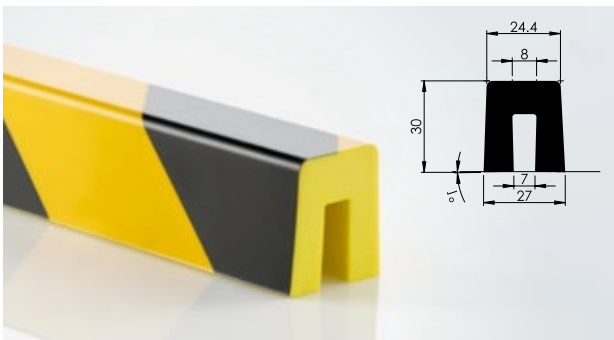

Type	Packaging unit m	Item code
WP U 27 x 30 mm	6	3044730
m³/☐ = 0,01 ☐ 1030 * 130 * 80 mm