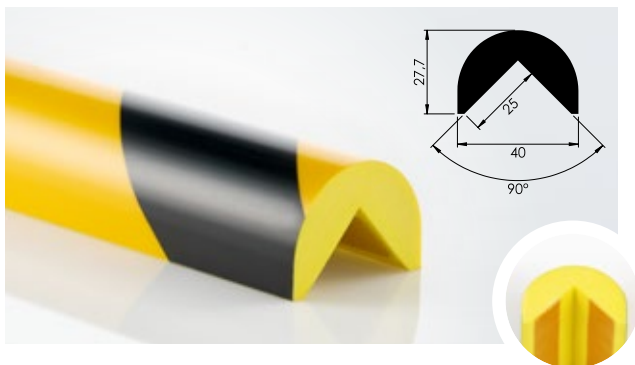

NOMA® PROTECT WARNING PROFILES

COLOUR	LENGTH	PACKAGING
Yellow/black	1.000 mm*	Lengths in boxes

Type	Packaging unit m	Item code
WP C 40x28 mm	6	3044628
m³/ = 0,01 1030 * 130 * 80 mm