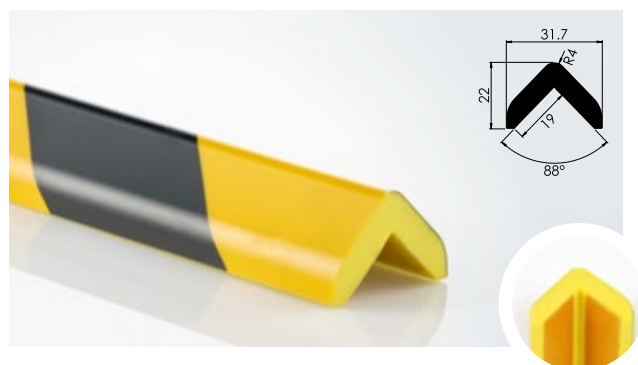

Type	Packaging unit m	Item code
WP L 32x22 mm	12	3044630
m³/ = 0,01 1030 * 130 * 80 mm